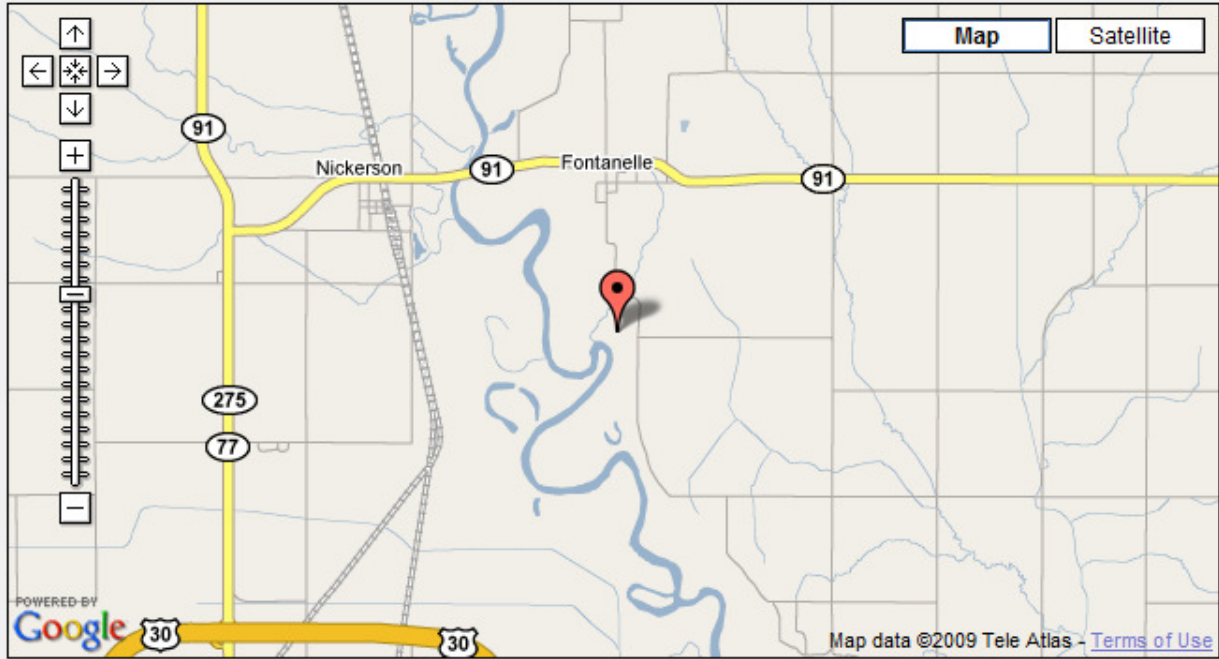

Location or Call Sign: K0JFN

Search for Field Day Stations

1,100 FD sites in database, 1 on map - Click on markers for site details

Location or Call Sign: K0JFN

Search for Field Day Stations

1,100 FD sites in database, 1 on map - Click on markers for site details